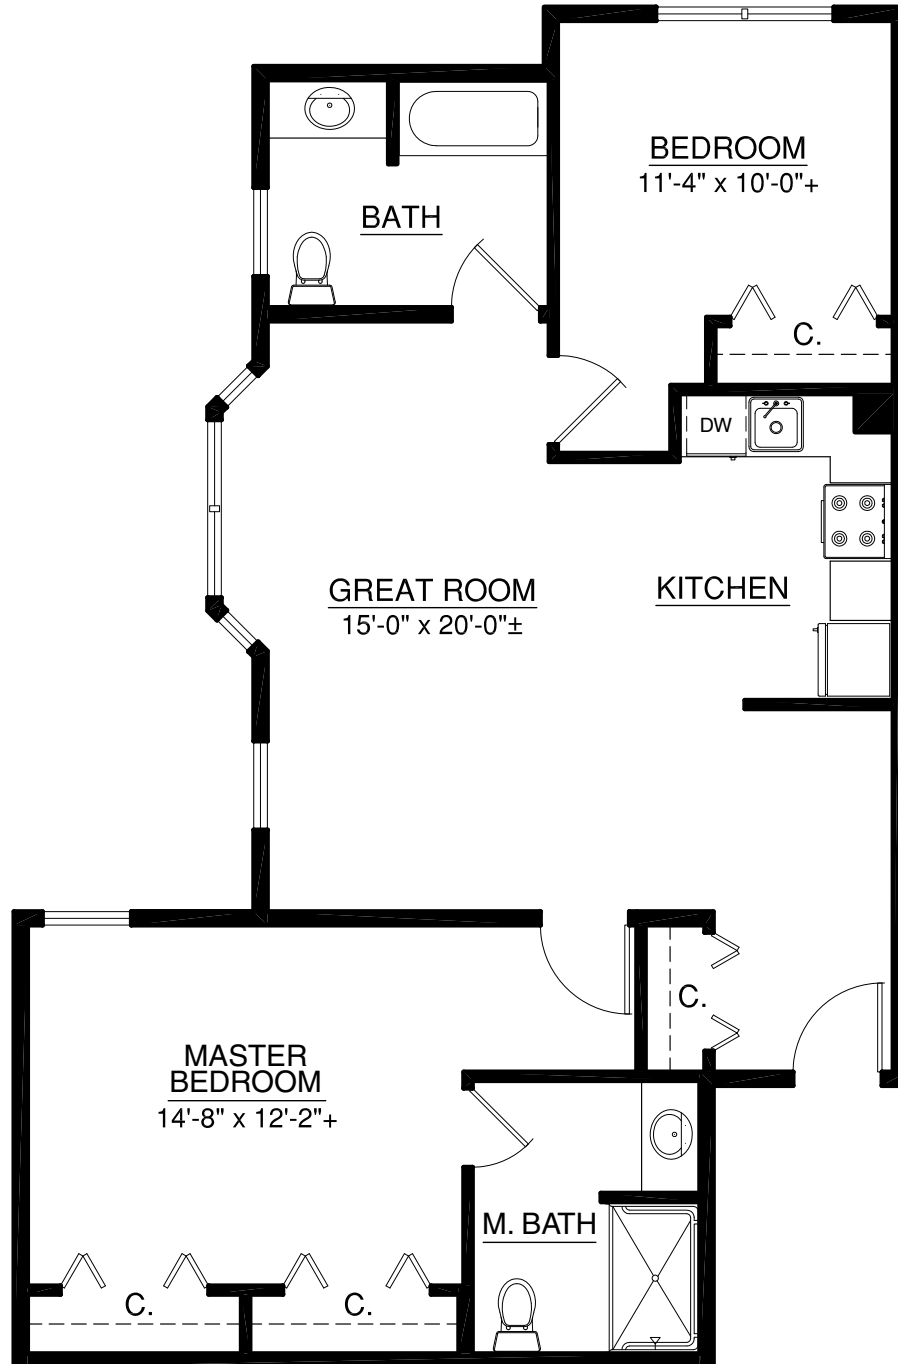

Waterford on West Century

1000 West Century | Bismarck, ND 58503 | 701-323-7000 | 800-954-3800 | WaterfordBismarck.com

Apartments

55+ Resort-style Living

Unit 222
503 sq. ft.
Studio | 1 Bath

For illustration purposes only. Square footage, actual room sizes, and features may vary. See construction documents.

A Touchmark® community
Est. 1980

Waterford on West Century

1000 West Century | Bismarck, ND 58503 | 701-323-7000 | 800-954-3800 | WaterfordBismarck.com

Apartments

Unit 300
1,054 sq. ft.
2 Bedroom | 2 Bath

55+ Resort-style Living

For illustration purposes only. Square footage, actual room sizes, and features may vary. See construction documents.

A Touchmark® community
Est. 1980

Waterford on West Century

1000 West Century | Bismarck, ND 58503 | 701-323-7000 | 800-954-3800 | WaterfordBismarck.com

Apartments

Unit 349
1,043 sq. ft.
2 Bedroom | 1 Bath

55+ Resort-style Living

For illustration purposes only. Square footage, actual room sizes, and features may vary. See construction documents.

A Touchmark® community
Est. 1980