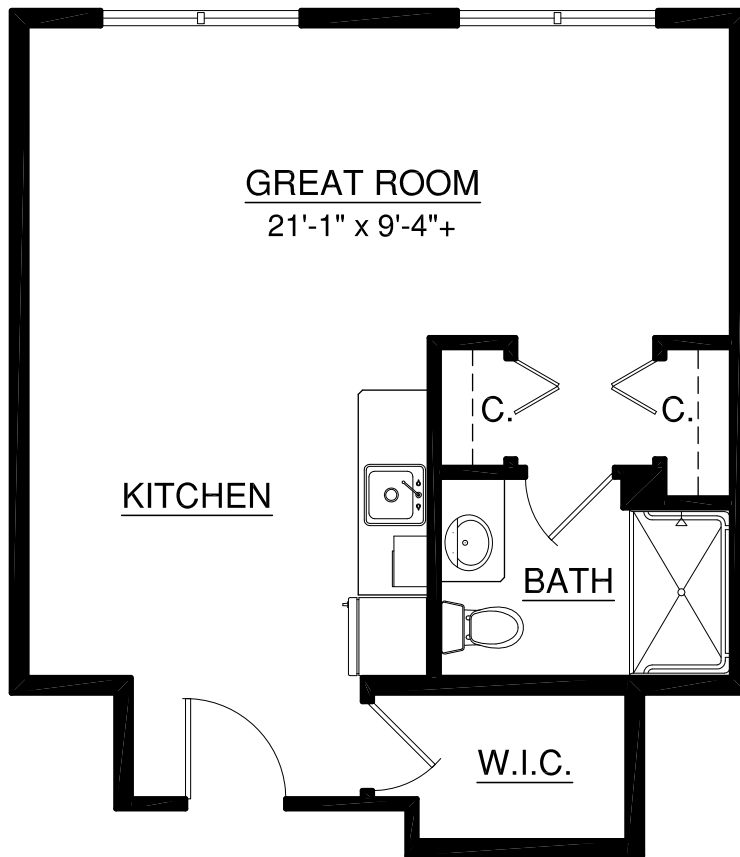

Waterford on West Century

1000 West Century | Bismarck, ND 58503 | 701-323-7000 | 800-954-3800 | WaterfordBismarck.com