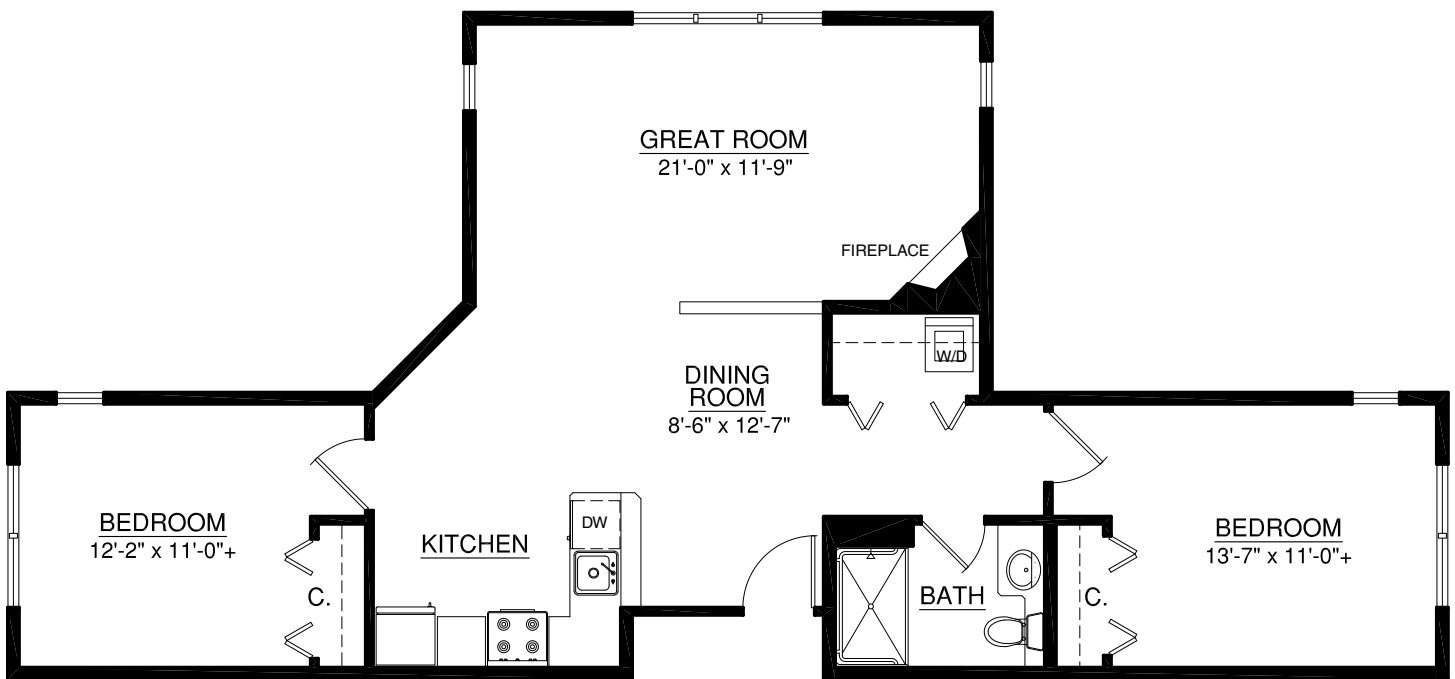

55+ Resort-style Living

For illustration purposes only. Square footage, actual room sizes, and features may vary. See construction documents.

A Touchmark® community
Est. 1980

Waterford on West Century

1000 West Century | Bismarck, ND 58503 | 701-323-7000 | 800-954-3800 | WaterfordBismarck.com

Apartments

Unit 349
1,043 sq. ft.
2 Bedroom | 1 Bath

55+ Resort-style Living

For illustration purposes only. Square footage, actual room sizes, and features may vary. See construction documents.

A Touchmark® community
Est. 1980